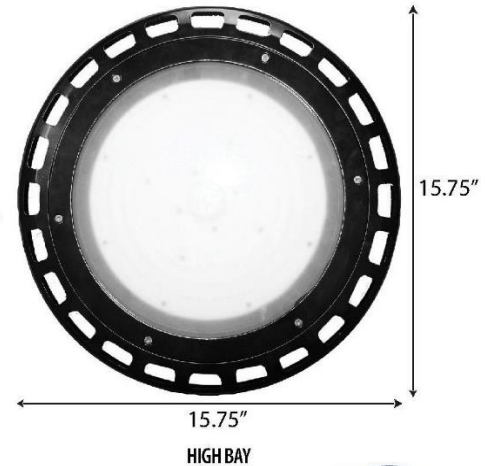

One of world's leading independent manufacturers of signalling devices

<http://www.e2s.com/>

T (281) 377-4401 F (281) 440-4040

Terms - Net 30 - No Minimum
F/A - As Quoted FOB Houston, TX

Gear Arc Safety
Arc Flash Safety Gear & Tools

<http://www.geararcsafety.com/>

T (877) 390-GEAR F (210) 248-9212

Terms - Net 30 - $100 Minimum
F/A - Quoted FOB San Antonio, TX

World's First one-hand cordless
X Band Saw & Caulking Gun

<http://www.stouttool.com/>

T (877) 33-STOUT F (716) 699-2047

Terms - Net 30 - No Minimum
F/A - As Quoted FOB Salamanca NY

LED High Bay

High Ceiling

Technical Product Information

Rated Life: 79,000*

Volts: 120-277V

CRI: 84

Power Factor: ≥0.9

Base: Waterproof Twist Connector

Mounting: Snap Lock Hook

Standard: Black

Optional: White Heat Sink & White Cords

Weight: 16lbs.(125W) 18lbs.(185W & 220W)

Beam Angle: 110°

LITETRONICS®

Compatible Dimmers

Available online at: <https://www.litetronics.com/webfoo/wp-content/uploads/High-Bay-Dimmer-List.pdf>

Part Number Matrix

XX (product family)	XXX (wattage)	X(color)	X (lens)	XX (color temperature)	XX (dimming)	X (coated)
HB - LED High Bay	125 - 125 watts	B - Black	1 - Glass Frosted	40 - 4000K	DL - 0-10V Dimming	T - Corrosion Resist
		W - White	2 - Polycarbonate Frosted	50 - 5000K		
	185 - 185 watts	3 - Polycarbonate Clear	4 - Glass Clear			
		220 - 220 watts				

Clear Glass 0-10V Dimming Specifications

VOLTS	WATTS	DESCRIPTION	ORDERING CODE	CCT (K)	HIGH BAY LUMENS**	C.B.C.P.	DIMMING
120-277	125	125W 16" BLK LED HB 120-277V GCL 4000K 0-10V DIM	HB125B440DL	4000	16,000	5402	0-10V
		125W 16" BLK LED HB 120-277V GCL 5000K 0-10V DIM	HB125B450DL	5000	16,000	5402	
	185	185W 16" BLK LED HB 120-277V GCL 4000K 0-10V DIM	HB185B440DL	4000	24,000	7848	
		185W 16" BLK LED HB 120-277V GCL 5000K 0-10V DIM	HB185B450DL	5000	24,000	7848	
	220	220W 16" BLK LED HB 120-277V GCL 4000K 0-10V DIM	HB220B440DL	4000	29,000	9086	
		220W 16" BLK LED HB 120-277V GCL 5000K 0-10V DIM	HB220B450DL	5000	29,000	9086	

Frosted Glass 0-10V Dimming Specifications

VOLTS	WATTS	DESCRIPTION	ORDERING CODE	CCT (K)	HIGH BAY LUMENS**	C.B.C.P.	DIMMING
120-277	125	125W 16" BLK LED HB 120-277V GFR 4000K 0-10V DIM	HB125B140DL	4000	15,000	4753	0-10V
		125W 16" BLK LED HB 120-277V GFR 5000K 0-10V DIM	HB125B150DL	5000	15,000	4753	
	185	185W 16" BLK LED HB 120-277V GFR 4000K 0-10V DIM	HB185B140DL	4000	22,000	6906	
		185W 16" BLK LED HB 120-277V GFR 5000K 0-10V DIM	HB185B150DL	5000	22,000	6906	
	220	220W 16" BLK LED HB 120-277V GFR 4000K 0-10V DIM	HB220B140DL	4000	26,000	7995	
		220W 16" BLK LED HB 120-277V GFR 5000K 0-10V DIM	HB220B150DL	5000	26,000	7995